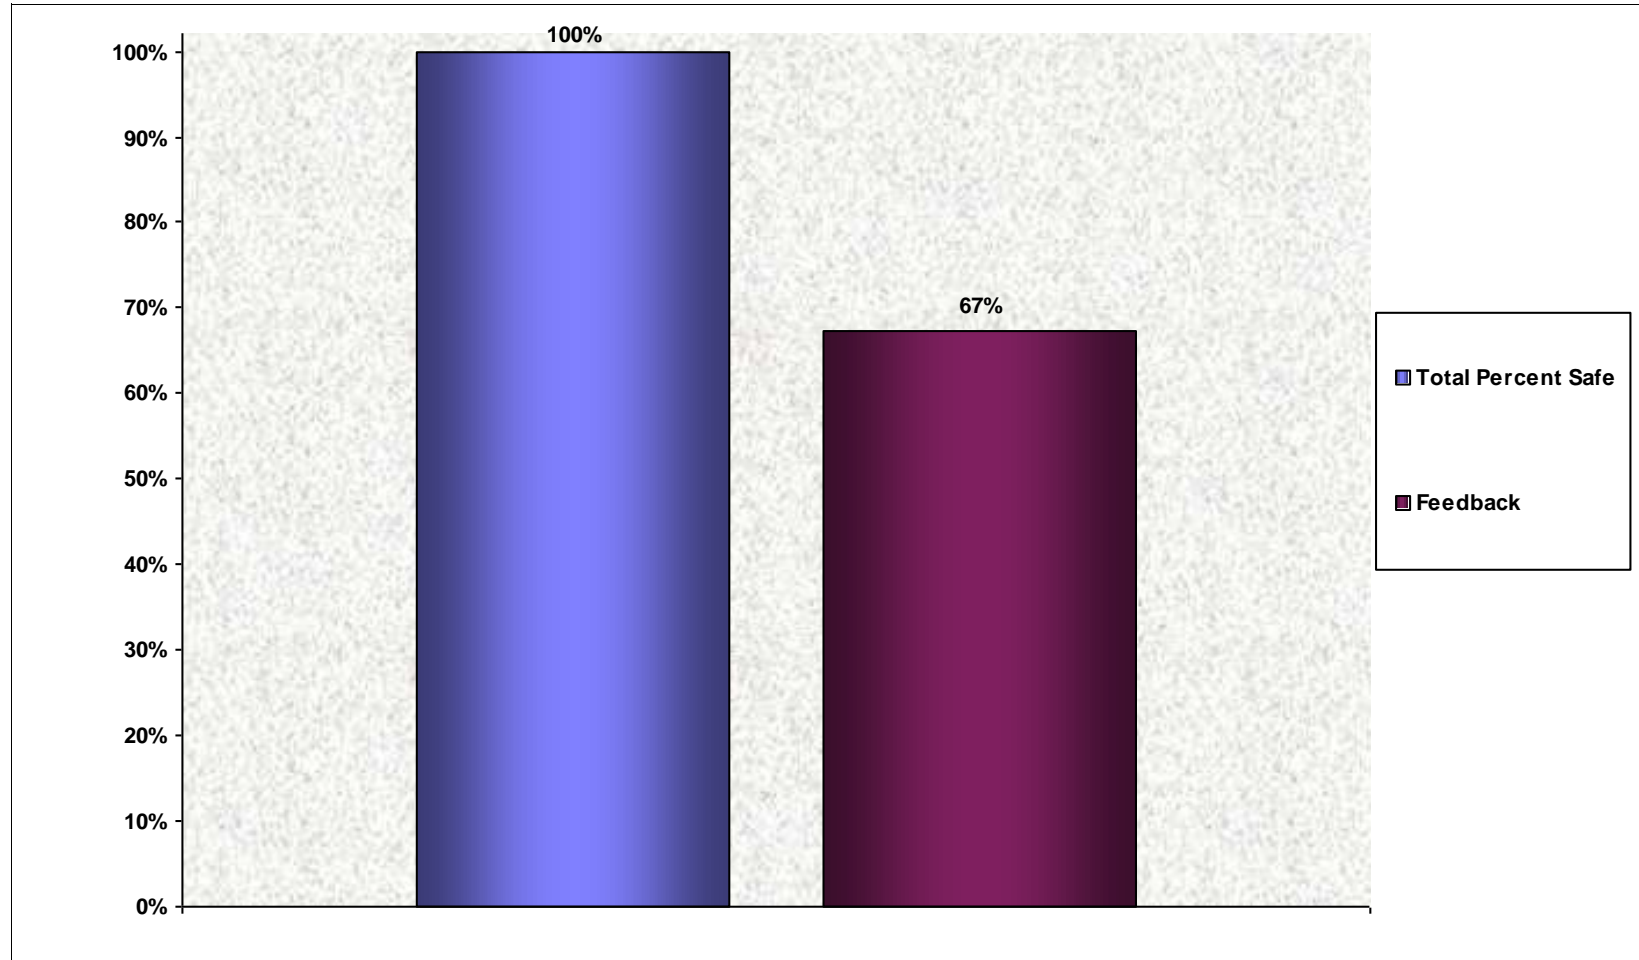

# Overall Percent Safe

**Total Cards: 101**  
**Total Behaviors Observed: 1917**  
**Percentage of Safe Cards: 96%**  
10-Sep-12

Copyright 1998 Moreno & Associates, Inc.

Location: Offshore/Harvey/EPL  
Personnel Observed: DII, Pneu Elect, Contractor  
For the Dates 1/1/2012 Through 8/31/2012